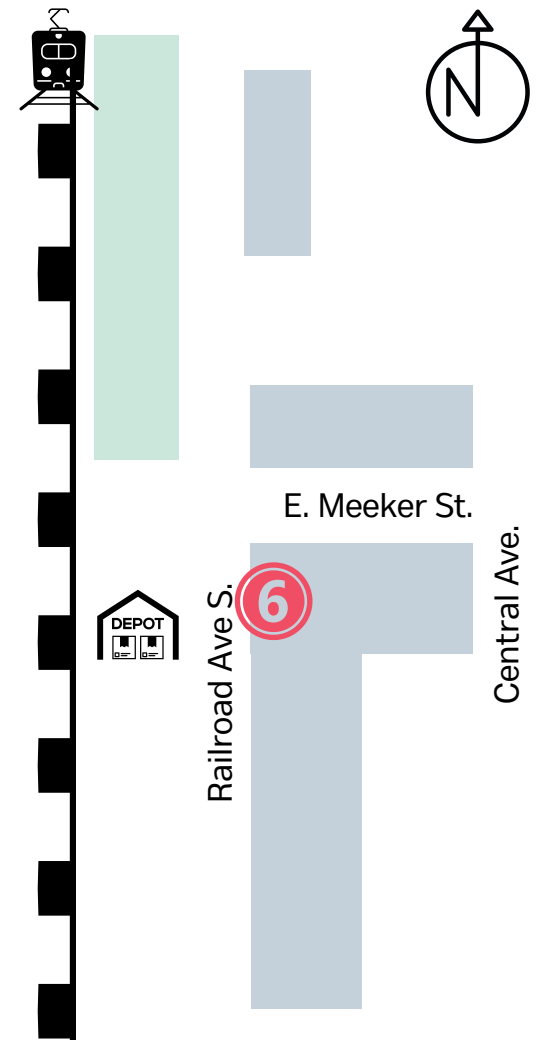

- 6. Bah's African Store (Mon-Sat 11-7, Sun 11-6)
- 7. Alleluia! Catholic Store (Mon 10-5, Tue-Fri 10-6, Sat 10-4:30)
- 8. Thai Chili (Tue-Sat 11am-9pm)
- 9. Running Stitch Fabrics (Tue-Sat 10-5, Sun 11-4)
- 10. Page Turner Books (Mon-Thu 10:30-5, Fri-Sat 10:30-6, Sun 11-5)