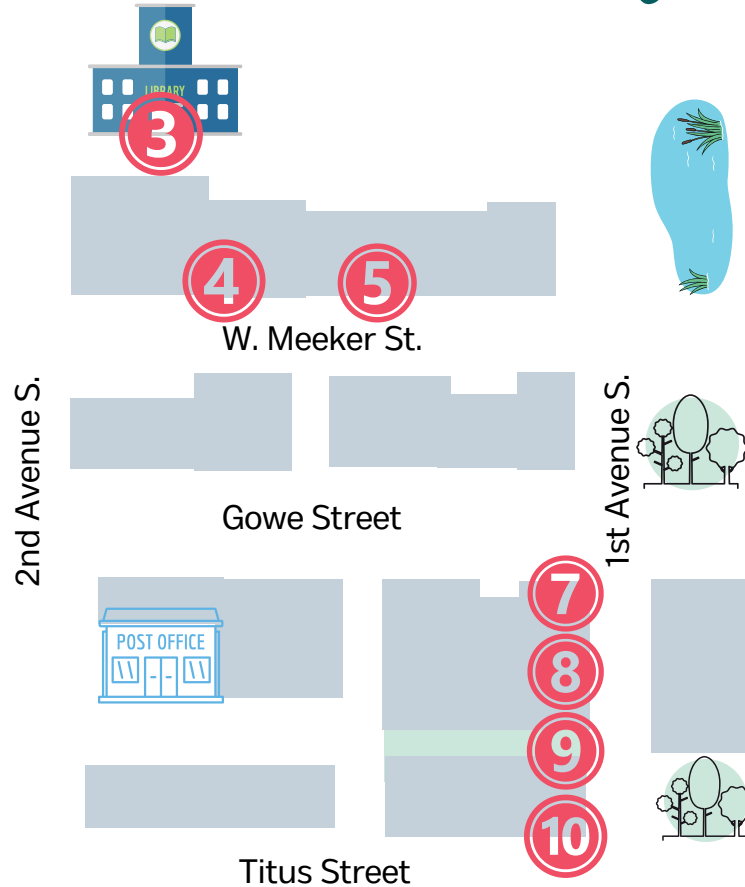

One entry/passport per person.
Full rules on website.

DowntownKentWA.com

SCAN TO ENTER

Spring Scavenger Hunt

**APRIL 1
to APRIL 30**

YOUR NAME: _____
(You must write your name to be entered to win)

**PRESENTED BY THE KENT
DOWNTOWN PARTNERSHIP**

(253)813-6976

KDPAdmin@KentDowntown.org

downtownkentwa.com

Start Searching!

- 1. Retro Emporium (Tue-Sat 12-6, Sun 12-5)
- 2. Sweet Themes Bakery (Wed-Sat 10-5)
- 3. Kent Library (Tue-Wed 12-8, Thu-Fri 10-6, Sat-Sun 11-6)
- 4. Cycle Therapy (Tue-Fri 10-7, Sat 10-6)
- 5. Fig & Feather (Mon-Sat 10-4)

- 6. Bah's African Store (Mon-Sat 11-7, Sun 11-6)
- 7. Alleluia! Catholic Store (Mon 10-5, Tue-Fri 10-6, Sat 10-4:30)
- 8. Thai Chili (Tue-Sat 11am-9pm)
- 9. Running Stitch Fabrics (Tue-Sat 10-5, Sun 11-4)
- 10. Page Turner Books (Mon-Thu 10:30-5, Fri-Sat 10:30-6, Sun 11-5)

Explore locations in any order.

Bees look like the image on the right.