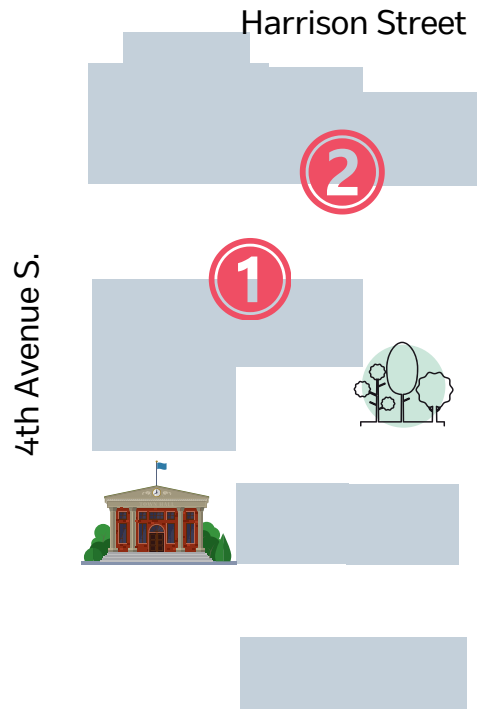

(253)813-6976

KDPAdmin@KentDowntown.org

downtownkentwa.com

Start Searching!

- 1. Retro Emporium (Tue-Sat 12-6, Sun 12-5)
- 2. Sweet Themes Bakery (Wed-Sat 10-5)
- 3. Kent Library (Tue-Wed 12-8, Thu-Fri 10-6, Sat-Sun 11-6)
- 4. Cycle Therapy (Tue-Fri 10-7, Sat 10-6)
- 5. Fig & Feather (Mon-Sat 10-4)

- 6. Bah's African Store (Mon-Sat 11-7, Sun 11-6)
- 7. Alleluia! Catholic Store (Mon 10-5, Tue-Fri 10-6, Sat 10-4:30)
- 8. Thai Chili (Tue-Sat 11am-9pm)
- 9. Running Stitch Fabrics (Tue-Sat 10-5, Sun 11-4)
- 10. Page Turner Books (Mon-Thu 10:30-5, Fri-Sat 10:30-6, Sun 11-5)

Explore locations in any order.

Bees look like the image on the right.